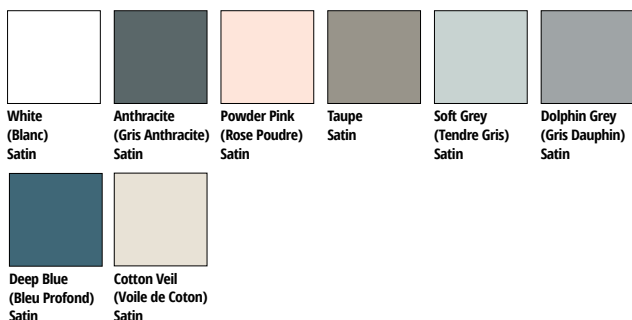

ΑΠΟΧΡΩΣΕΙΣ

ΚΩΔΙΚΟΣ

ΑΠΟΧΡΩΣΗ

ΣΥΣΚ.

ΤΕΜ./ΧΑΡΤ.

121667	White Satin	750ml	2
121668	Anthracite Satin	750ml	2
121669	Powder Pink Satin	750ml	2
121670	Taupe Satin	750ml	2
121671	Soft Grey Satin	750ml	2
121672	Dolphin Grey Satin	750ml	2
121673	Deep Blue Satin	750ml	2
121674	Cotton Veil Satin	750ml	2

Renovation Perfection Μπάνιο Tester

Ειδική συσκευασία Tester για δοκιμή της απόχρωσης σε μια μικρή επιφάνεια

Προσοχή: Τα testers δεν έχουν τις ίδιες αντοχές με τα κανονικά προϊόντα και πρέπει να χρησιμοποιούνται μόνο για την επιλογή απόχρωσης.

118082	White Satin	75ml	2
118085	Anthracite Satin	75ml	2
118093	Powder Pink Satin	75ml	2
118084	Taupe Satin	75ml	2
118088	Soft Grey Satin	75ml	2
118089	Dolphin Grey Satin	75ml	2
118091	Deep Blue Satin	75ml	2
118083	Cotton Veil Satin	75ml	2

Κάθε συσκευασία RENOVATION PERFECTION περιλαμβάνει το χρώμα και μια αμπούλα με τον ειδικό σκληρυντή.